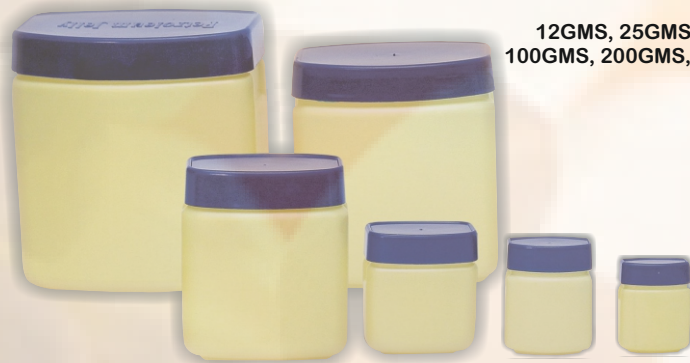

ROUND BOTTLE WITH PUMP

250ML, 300ML, 500ML, 1 LTR

COSMETICS PERSONAL CARE

PETROLEUM JELLY JAR

12GMS, 25GMS, 50GMS,
100GMS, 200GMS, 380GMS

ACRYLIC JAR

30 GRAMS

50 GRAMS

10 GRAMS

COSMETICS PERSONAL CARE

SQUARE LOTION BOTTLES
30ML, 60ML, 100ML

**SHIMMER BOTTLE WITH
FLIP TOP CAP**
50ML, 100ML, 200ML

**SHIMMER BOTTLE
WITH PUMP**
50ML, 100ML, 120ML, 200ML

COSMETICS PACKAGING

LOTUS BOTTLE
350ML