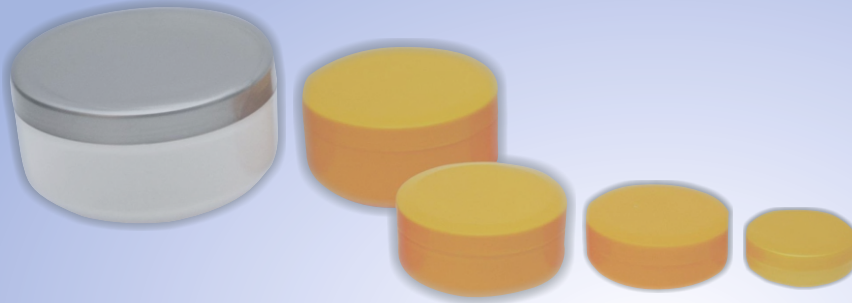

10 GRAMS

COSMETICS PERSONAL CARE

SQUARE LOTION BOTTLES
30ML, 60ML, 100ML

**SHIMMER BOTTLE WITH
FLIP TOP CAP**
50ML, 100ML, 200ML

**SHIMMER BOTTLE
WITH PUMP**
50ML, 100ML, 120ML, 200ML

COSMETICS PACKAGING

LOTUS BOTTLE
350ML

LILY LOTION BOTTLE
30ML, 60ML, 120ML

EARTH SHAPE BOTTLE
200ML

DOME CREAM JAR
75ML, 150ML, 250ML

FLAT CREAM JAR

15GMS, 50GMS, 100GMS, 200GMS, 500GMS, 800GMS

COSMETICS
PERSONAL CARE

COSMETICS
CREAM JARS

AVENUE CREAM JAR
250GMS